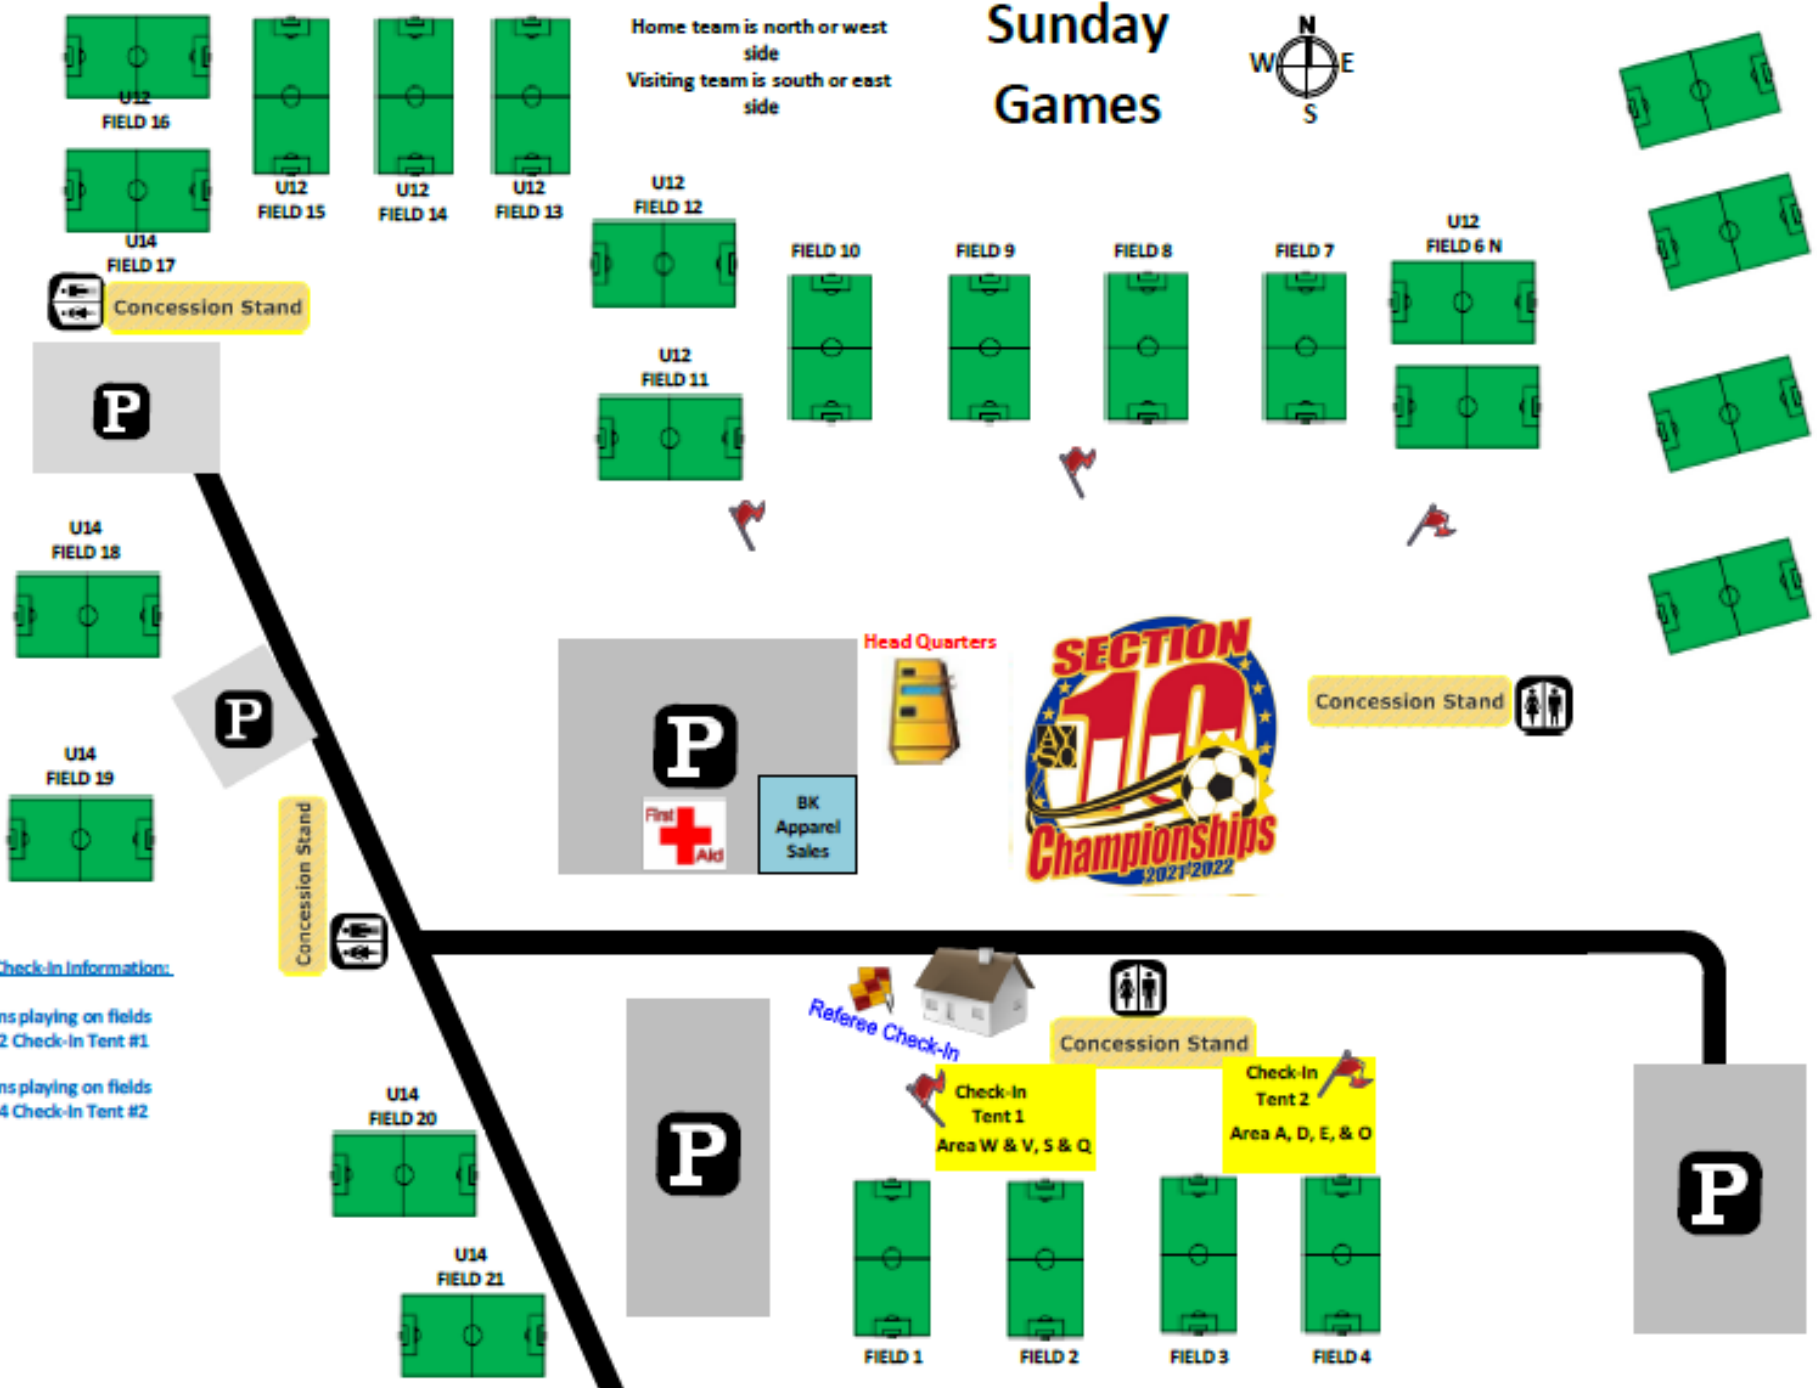

Sunday Games

Home team is north or west side
Visiting team is south or east side

Team Check-in Information:

Teams playing on fields 1 & 2 Check-in Tent #1

Teams playing on fields 3 & 4 Check-in Tent #2